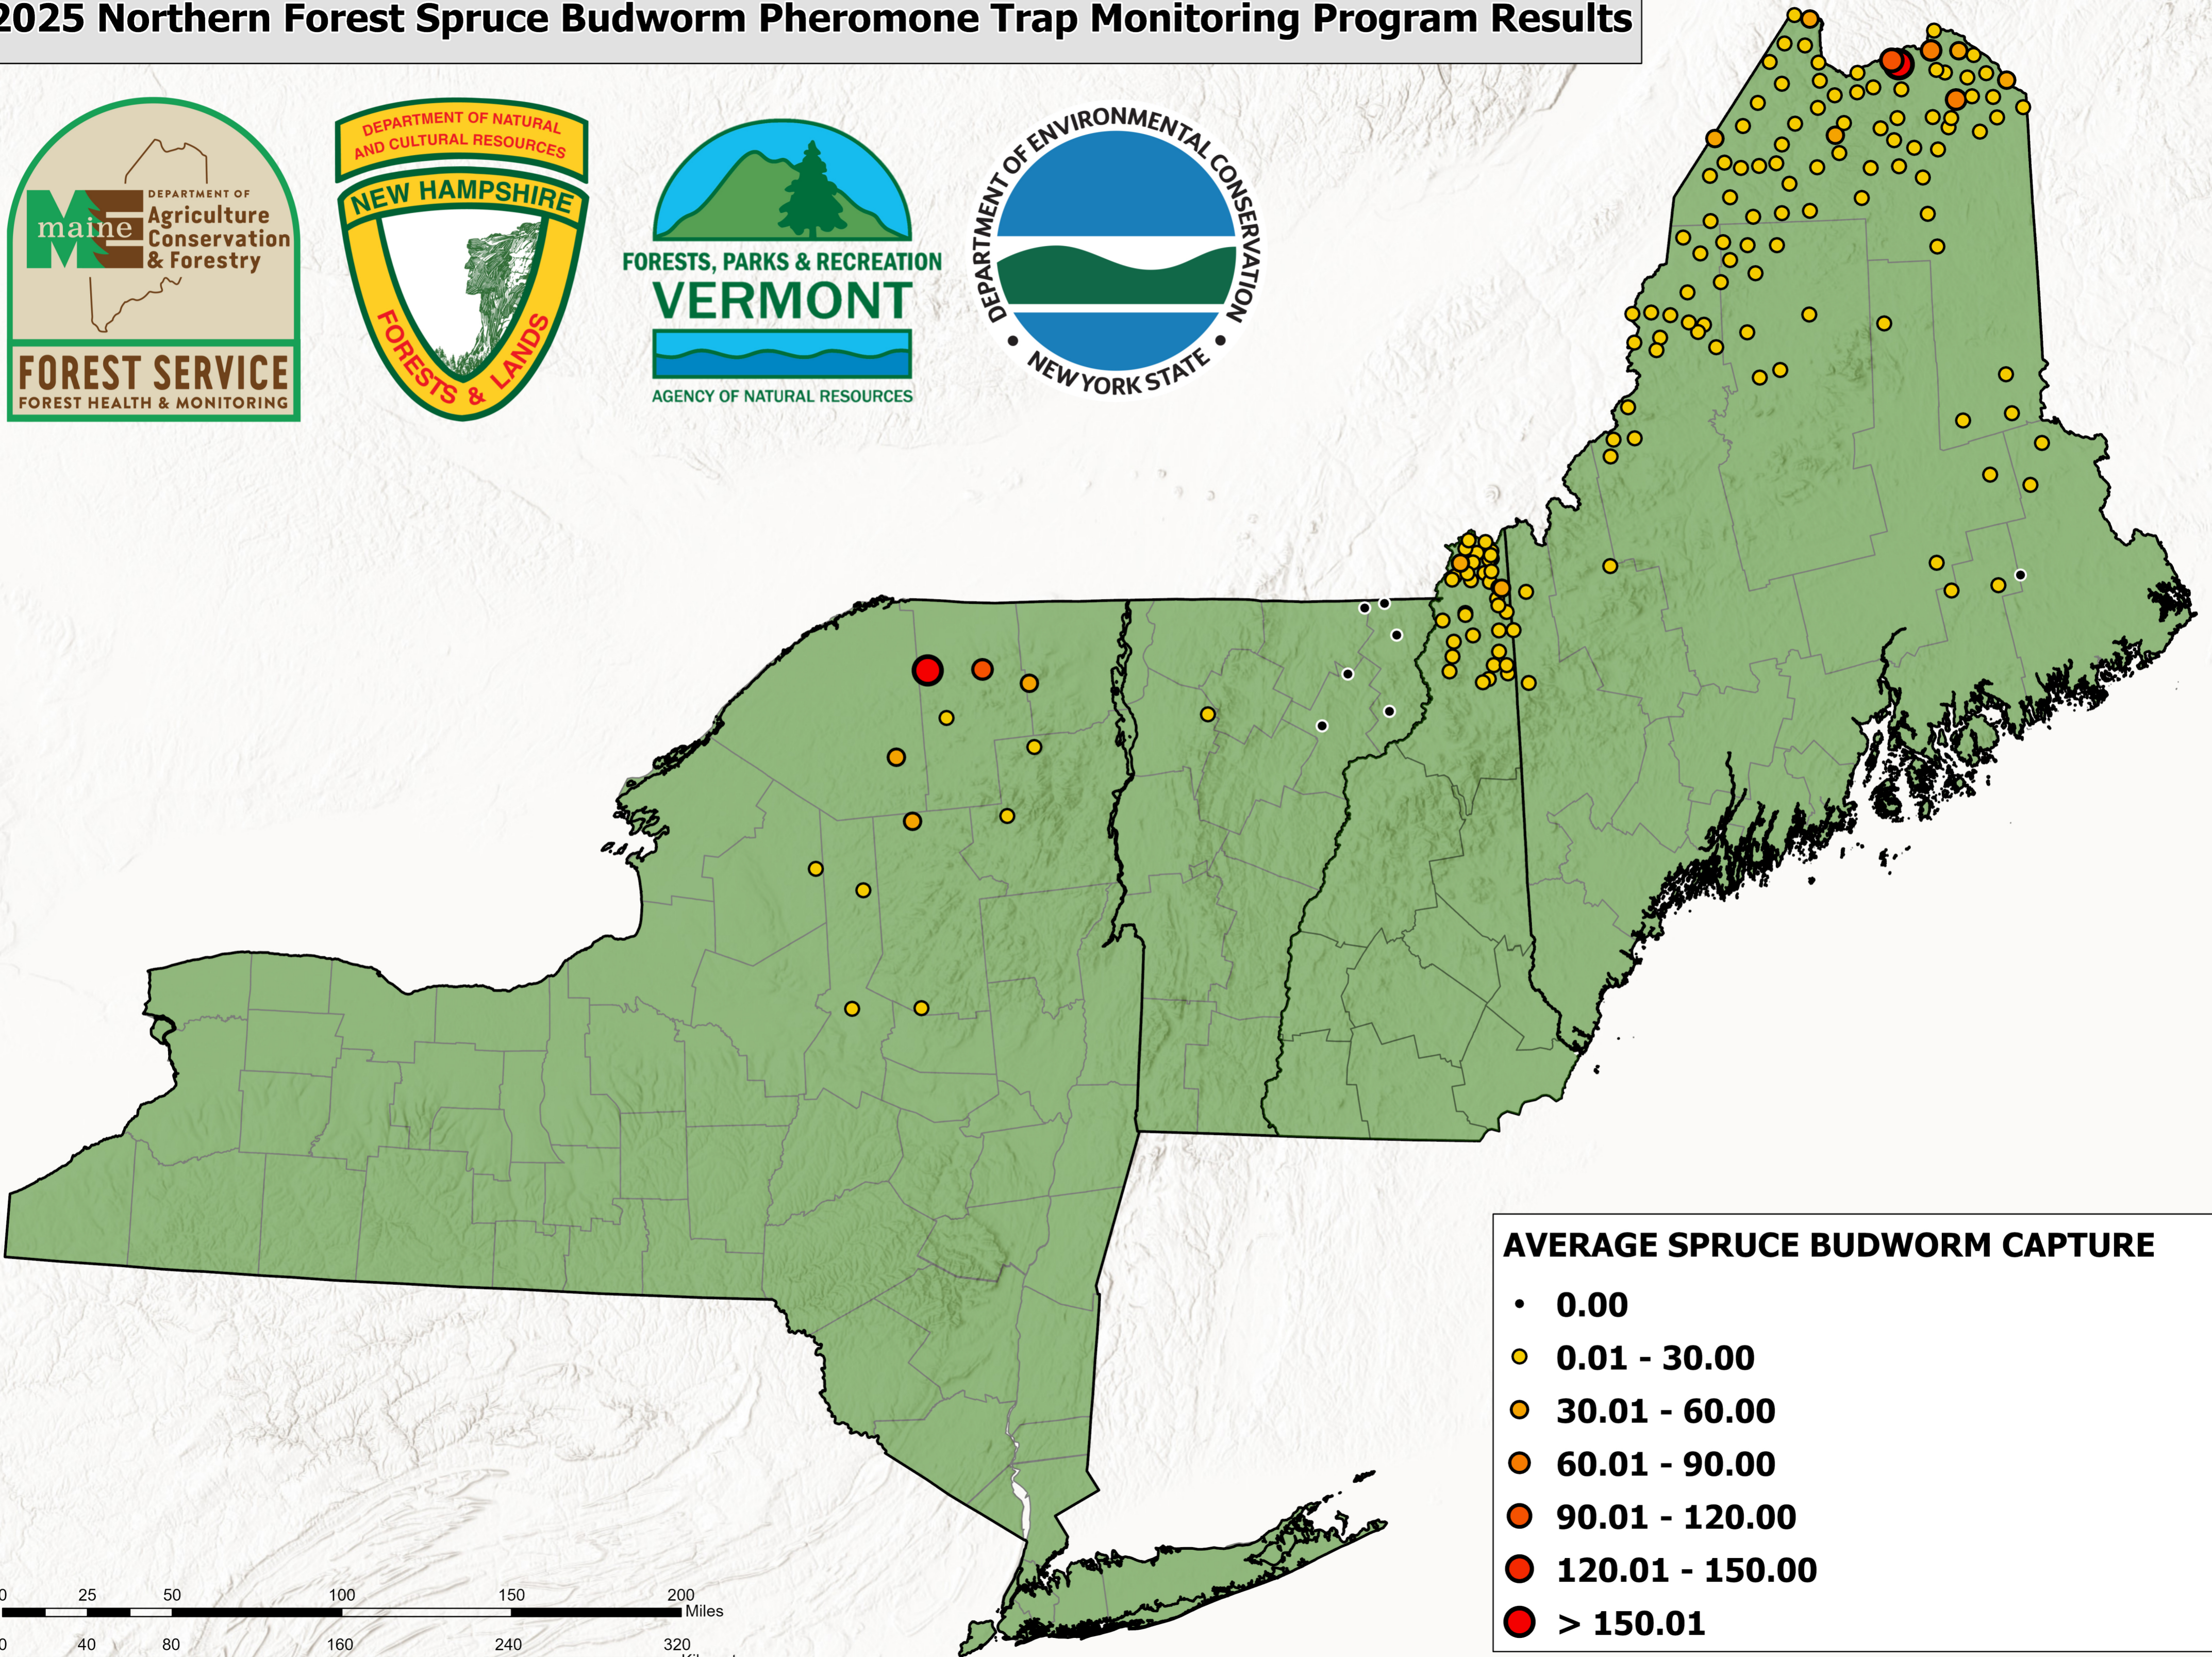

2025 Northern Forest Spruce Budworm Pheromone Trap Monitoring Program Results

AVERAGE SPRUCE BUDWORM CAPTURE

- 0.00
- 0.01 - 30.00
- 30.01 - 60.00
- 60.01 - 90.00
- 90.01 - 120.00
- 120.01 - 150.00
- > 150.01